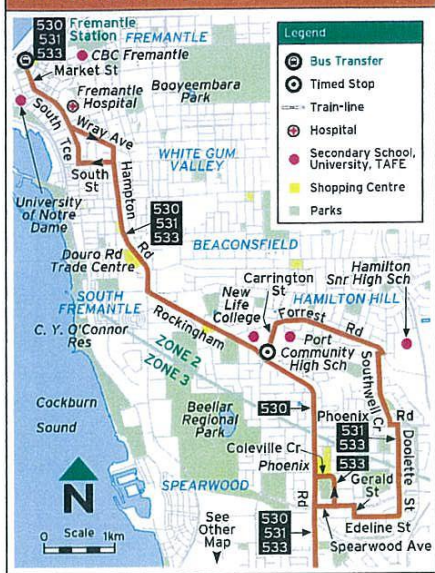

Map routes 530, 531 & 533